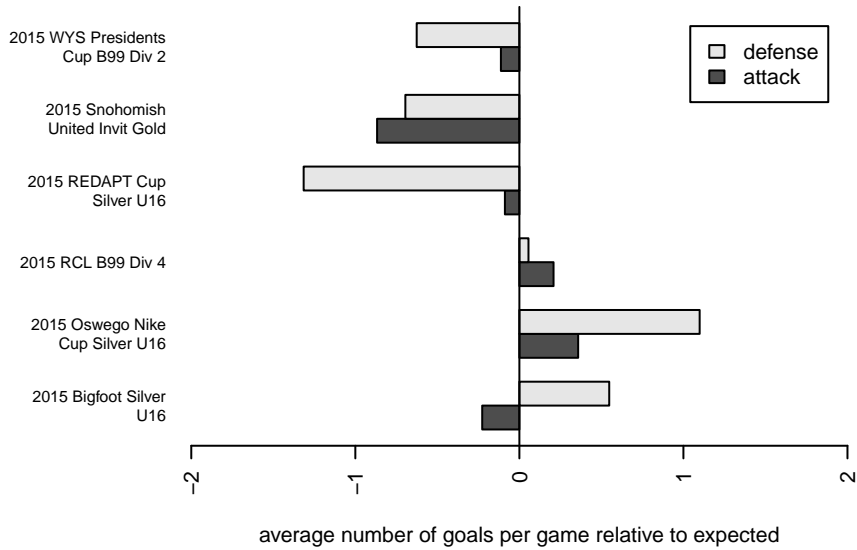

Performance relative to 13 month average