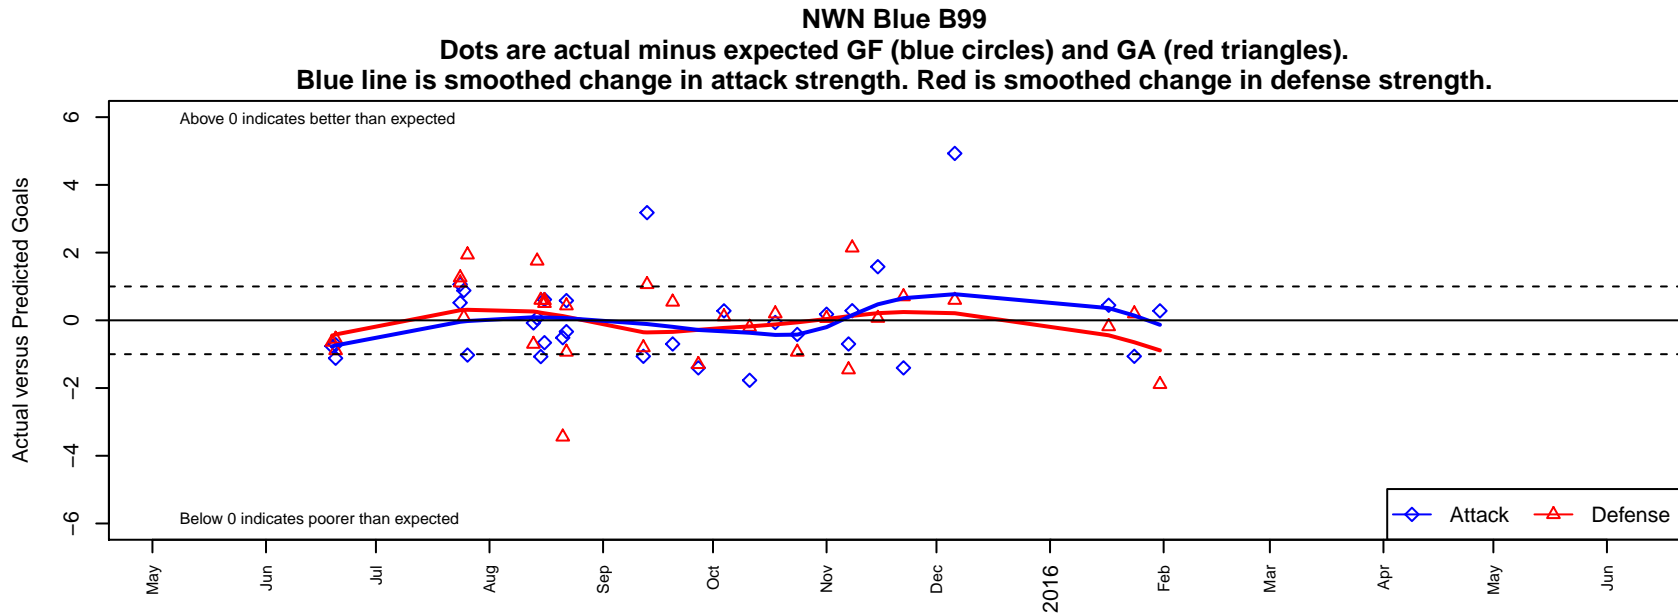

**attack and defense variance (black dot)
relative to other teams
and top 10 in region**

**attack and defense rating
relative to others at age
and all opponents in last 13 months**

NWN Blue B99

NW Nationals
Mountlake Terrace, WA
B99 total strength=1286
attack=7.25 defense=4
fall league = RCL B99 Div 4

alt names used:
NORTHWEST NATIONALS B99 BLUE (WA)
NORTHWEST NATIONALS B99 BLUE (WA)
NWN B99 B Blue
NORTHWEST NATIONALS B99 BLUE (WA)
NORTHWEST NATIONALSB99 BLUE
NWN B99 B Blue

Venues played:
2015 Snohomish United Invt Gold
2015 Oswego Nike Cup Silver U16
2015 Bigfoot Silver U16
2015 REDAPT Cup Silver U16
2015 RCL B99 Div 4
2015 WYS Presidents Cup B99 Div 2