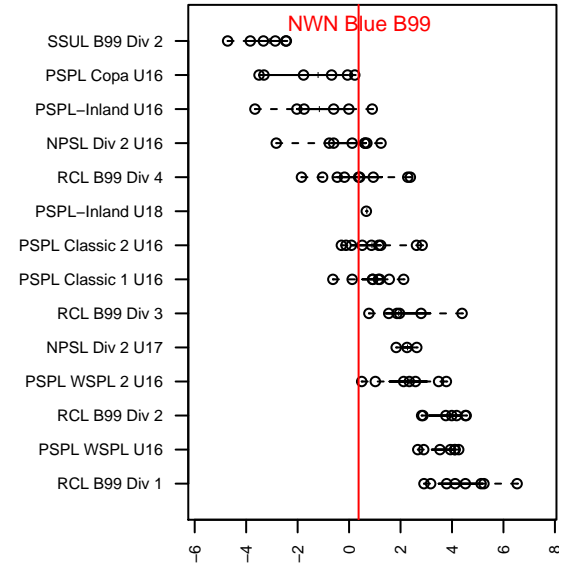

**attack and defense rating
relative to others at age
and all opponents in last 13 months**